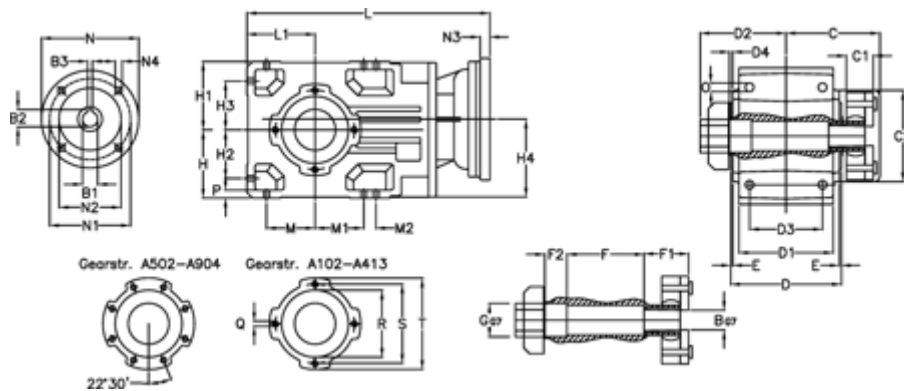

Article number: 29600101066225
 Description: Bevel helical gearbox
 A102QF30-10,6-P71B5

Measures

B = 30	D1 = 95	F2 = 36	L = 282.5	N3 = -
B1 = 14	D2 = 90	G = 32	L1 = 70	N4 = M8x16
B2 = 16.3	D3 = 75	GA = 14,5 NM	M = 50.0	O = 9.5
B3 = 5	d4 = 4.5	H = 70	M1 = 50.0	P = 9
C = 101.5	Description = A102QF-xx-P71 B5	H1 = 70	M2 = -	Q = M8x12
C1 = 29	E = 3.0	H2 = 50.0	N = 160	R = 80
C2 = 83.0	F = 77.5	H3 = 50.0	N1 = 130	S = 100
D = 117	F1 = 36.0	H4 = 83.0	N2 = 110	T = 120